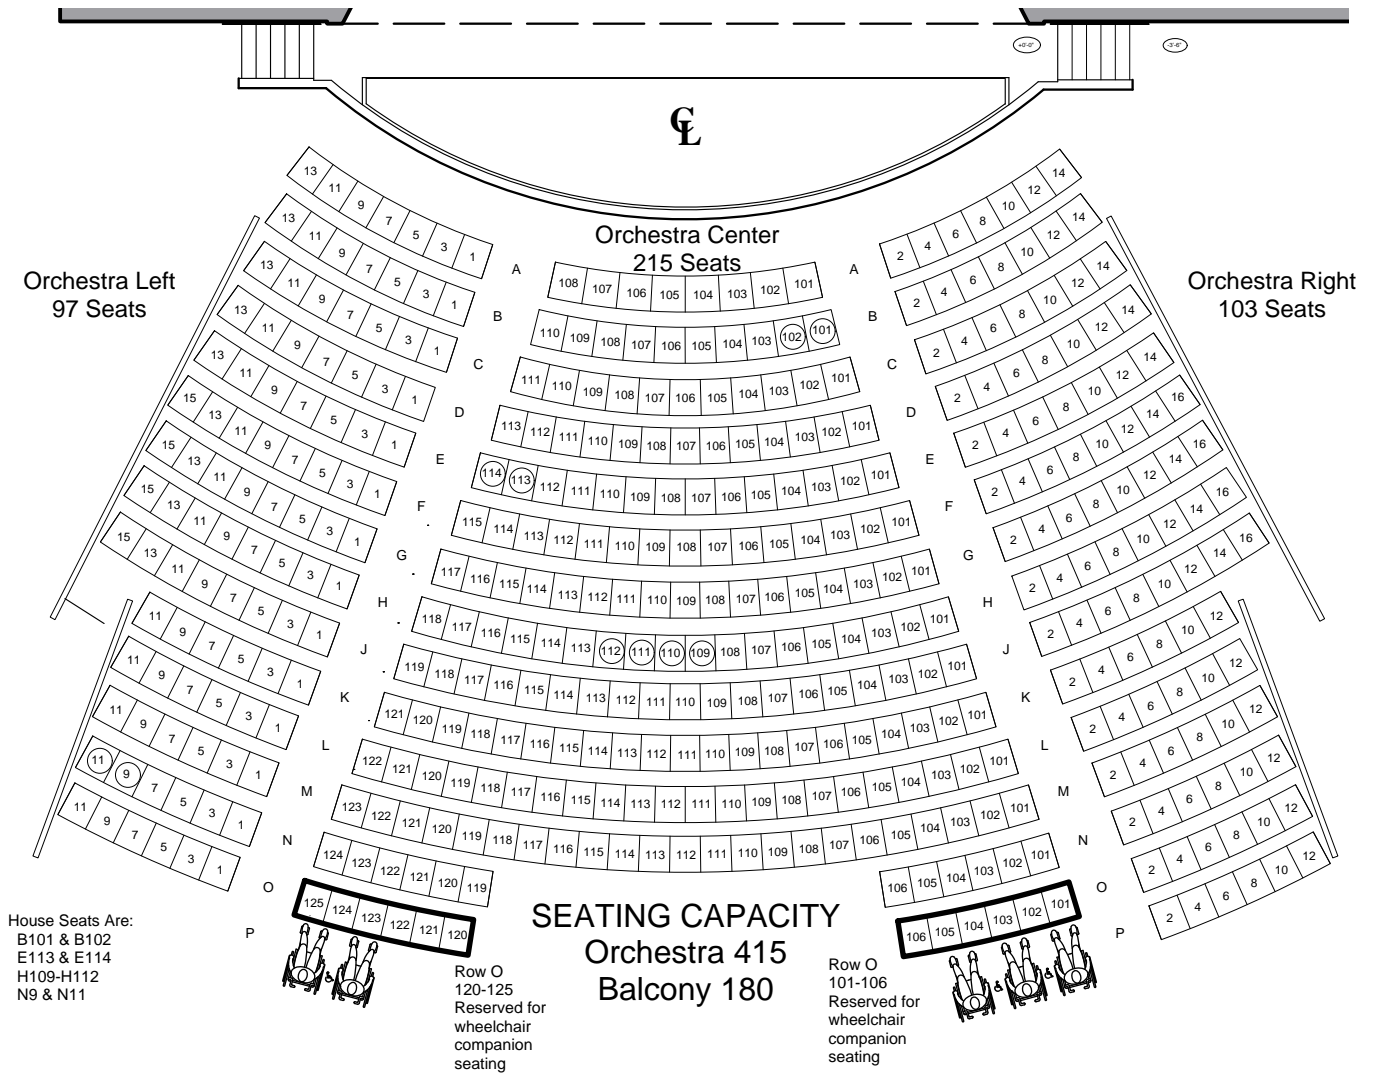

Gerald W. Lynch Theater Seating Chart

**Hold ALL Handicapped Seats
Sell only if wheelchair seating is requested**

Circles indicate house seats

BALCONY

SEATING IN THE BALCONY IS VIA STAIRS ONLY AND IS NOT WHEELCHAIR ACCESSIBLE.