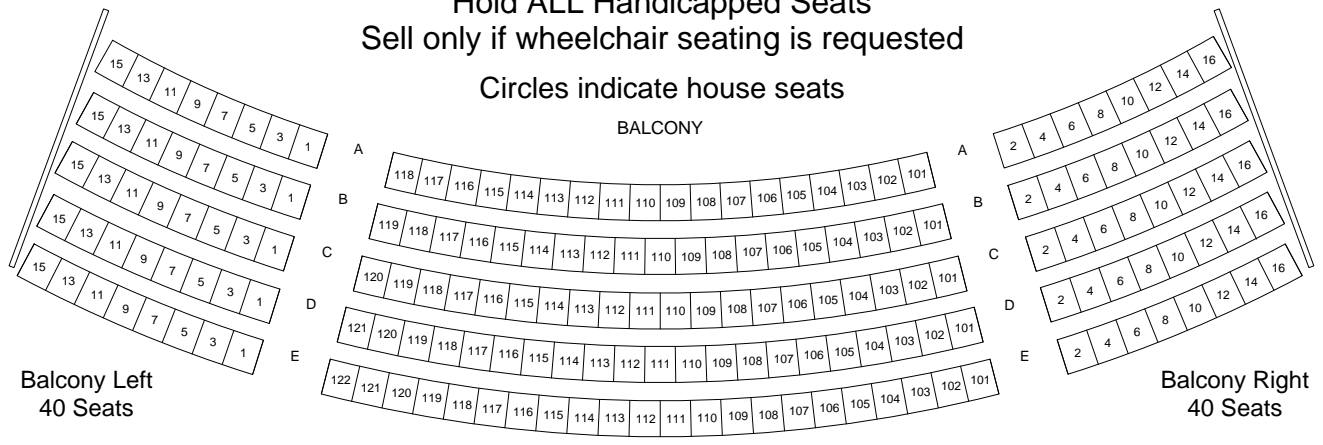

Gerald W. Lynch Theater Seating Chart

**Hold ALL Handicapped Seats
Sell only if wheelchair seating is requested**

Circles indicate house seats

BALCONY

SEATING IN THE BALCONY IS VIA STAIRS ONLY AND IS NOT WHEELCHAIR ACCESSIBLE.